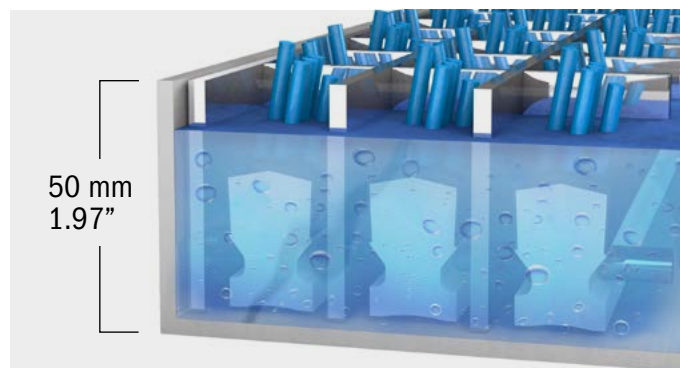

ProfilGate® sti p45 aqua [portable]

The professional  
answer to disinfect  
footwear and wheels

- Mobile, simply roll into place
- Rapid deployment, no installation needed
- Fill with disinfectant or dry brush
- Active cleaning, patented brush design
- Built for the life of your facility

[profilgate.com](http://profilgate.com)

Technical Data	ProfilGate® sti p45 aqua [portable]	ProfilGate® sti p45 aqua [portable] LONG
Measurements, incl. Ramps (W x L x H)	1116 x 1647 x 50 mm	1116 x 2536 x 50 mm
Weight without Grates	99 kg	126 kg
Amount Grates x Weight	3 x 23 kg	6 x 23 kg
Brushstrips per Gate	14	14
Appropriate roller width	≥24 mm	≥24 mm
Tray capacity	22 L	44 L