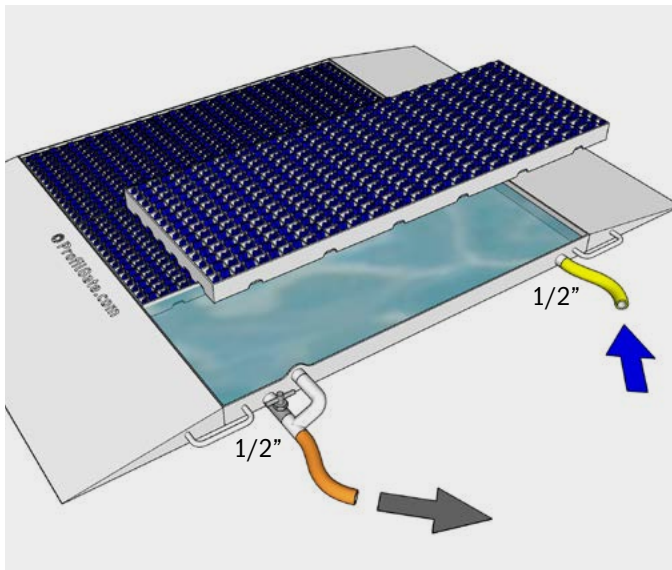

ProfilGate® sti p45 aqua [portable]

The professional  
answer to disinfect  
footwear and wheels

- Mobile, simply roll into place
- Rapid deployment, no installation needed
- Fill with disinfectant or dry brush
- Active cleaning, patented brush design
- Built for the life of your facility

[profilgate.com](http://profilgate.com)

Technical Data	ProfilGate® sti p45 aqua [portable]	ProfilGate® sti p45 aqua [portable] LONG
Measurements, incl. Ramps (W x L x H)	1116 x 1647 x 50 mm	1116 x 2536 x 50 mm
Weight without Grates	99 kg	126 kg
Amount Grates x Weight	3 x 23 kg	6 x 23 kg
Brushstrips per Gate	14	14
Appropriate roller width	≥24 mm	≥24 mm
Tray capacity	22 L	44 L